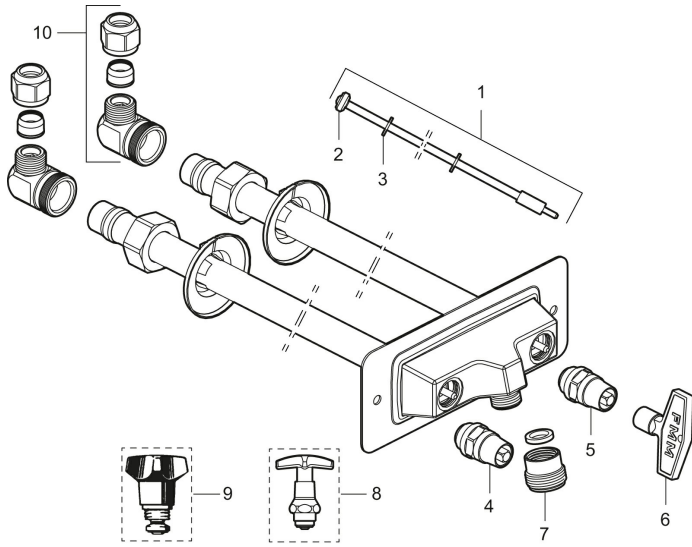

Garden valve. FMM 4282.

Article number: 4282_variant

Uniqe characteristics